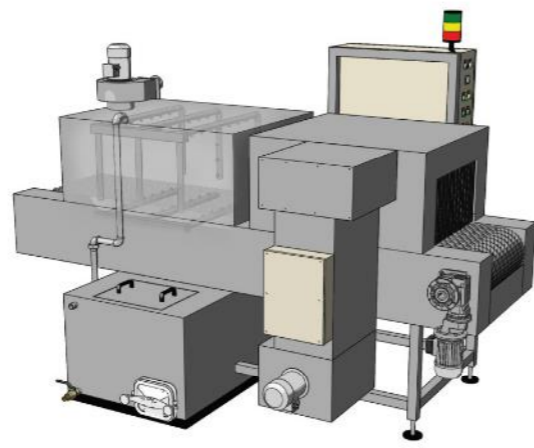

# BELT CONVEYOR LINE

In stainless steel

**GOLD LINE**

◆ Stainless steel belt conveyor single or multi stage

“ In stainless steel “	unit
Available width of conveyor belt	inches
Usable washing height	inches
Real load	lb/yd
Conveyor belt speed	fpm
Loading height	inches
Wash tank	gal US
Rinse tank	gal US
Wash pump	Hp
Wash flow rate - Pressure	GPM PSI
Rinse pump	Hp
Rinse flow rate - Pressure	GPM PSI
Wash electrical heating	Kw
Rinse electrical heating	Kw
Solution temperature	°F
Steam aspirator	Hp CFM
Electric drying	Kw
Overall width	inches
Overall height	inches
Overall depth	inches
Power supply	Volt