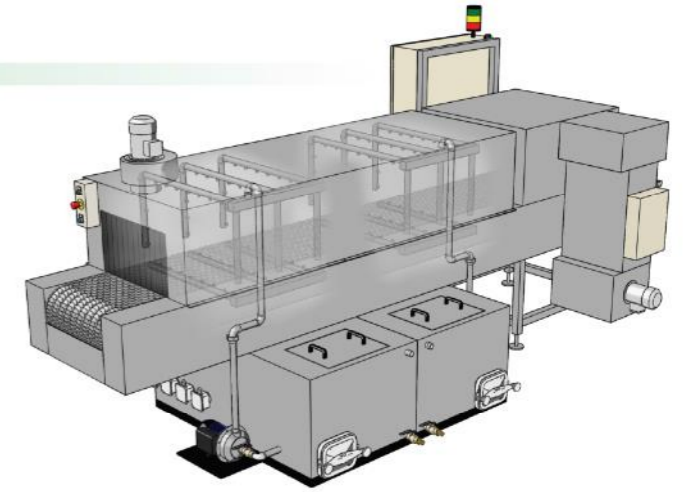

# BELT CONVEYOR LINE

In stainless steel

**GOLD LINE**

◆ Stainless steel belt conveyor single or multi stage

“ In stainless steel “	unit
Available width of conveyor belt	inches
Usable washing height	inches
Real load	lb/yd
Conveyor belt speed	fpm
Loading height	inches
Wash tank	gal US
Rinse tank	gal US
Wash pump	Hp
Wash flow rate - Pressure	GPM PSI
Rinse pump	Hp
Rinse flow rate - Pressure	GPM PSI
Wash electrical heating	Kw
Rinse electrical heating	Kw
Solution temperature	°F
Steam aspirator	Hp CFM
Electric drying	Kw
Overall width	inches
Overall height	inches
Overall depth	inches
Power supply	Volt