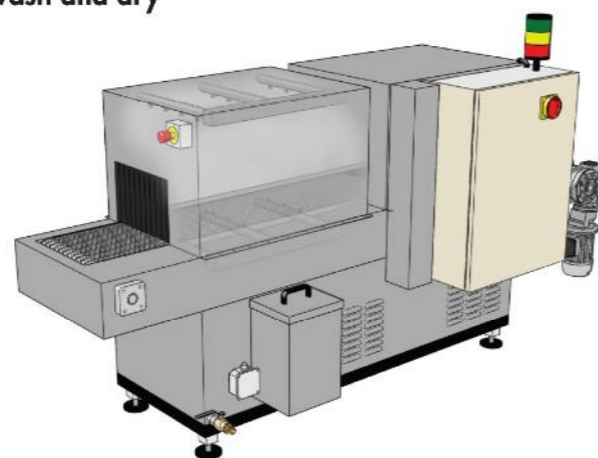

In stainless steel

**SILVER LINE**

◆ Stainless steel belt conveyor for wash and dry

“ In stainless steel “	unit
Available width of conveyor belt	inches
Usable washing height	inches
Real load	lb/yd
Conveyor belt speed	fpm
Loading height	inches
Wash tank	gal US
Wash pump	Hp
Wash flow rate - Pressure	GPM PSI
Wash electrical heating	Kw
Solution temperature	°F
Steam aspirator	Hp CFM
Electric drying	Kw
Overall width	inches
Overall height	inches
Overall depth	inches
Power supply	Volt

S200	S300	S400
8"	12"	16"
12"	12"	12"
100	100	100
0,7-3,3	0,7-3,3	0,7-3,3
32"	32"	32"
40	40	40
1,2	1,2	1,2
32 36	32 36	32 36
12	12	12
100-140	100-140	100-140
0,25 180	0,25 180	0,25 180
9	9	9
47"	47"	47"
70"	70"	70"
106"	106"	106"
460V 3ph+N 60Hz	460V 3ph+N 60Hz	460V 3ph+N 60Hz

# BELT CONVEYOR LINE

In stainless steel

**GOLD LINE**

◆ Stainless steel belt conveyor single or multi stage

“ In stainless steel “	unit
Available width of conveyor belt	inches
Usable washing height	inches
Real load	lb/yd
Conveyor belt speed	fpm
Loading height	inches
Wash tank	gal US
Rinse tank	gal US
Wash pump	Hp
Wash flow rate - Pressure	GPM PSI
Rinse pump	Hp
Rinse flow rate - Pressure	GPM PSI
Wash electrical heating	Kw
Rinse electrical heating	Kw
Solution temperature	°F
Steam aspirator	Hp CFM
Electric drying	Kw
Overall width	inches
Overall height	inches
Overall depth	inches
Power supply	Volt